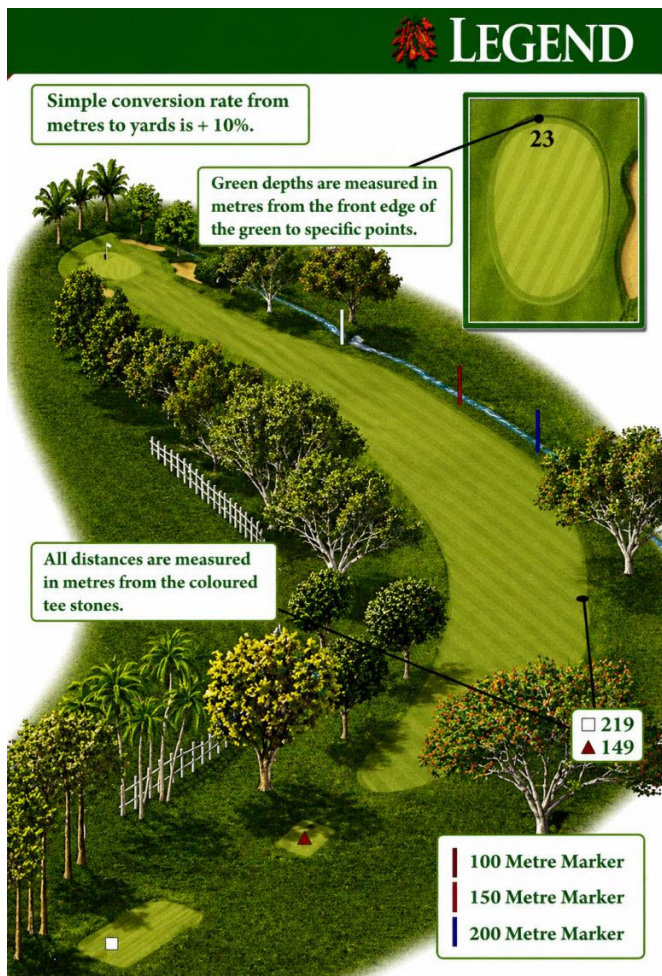

PORT SHEPSTONE COUNTRY CLUB

Nature's Own Golf Course

Playing Port Shepstone Country Club Course

Hours of operation:

Every day of the week / 07:00 and 17:00

R102 Port Shepstone
PO Box 249, Umtentweni, 4235

GPS Coordinates:

Latitude (decimal): -30.7311569626 / Longitude (decimal): 30.4566550255

T: +27 (0) 39-695-0141 / F: +27 (0) 39-695-0142

E: info@pscc.co.za