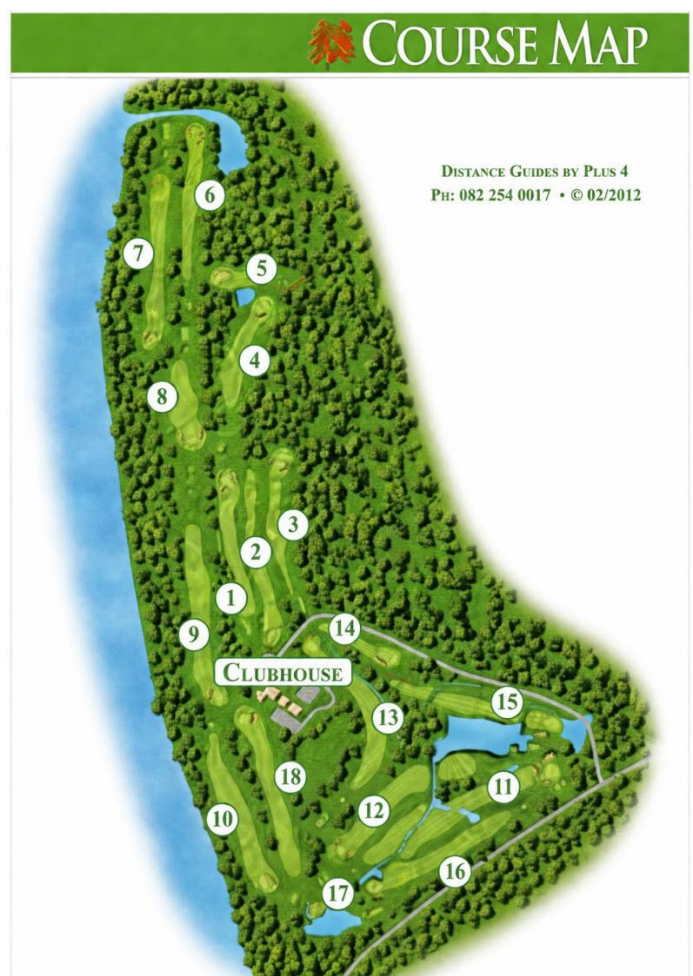

PORT SHEPSTONE COUNTRY CLUB

Nature's Own Golf Course

Playing Port Shepstone Country Club Course

Hours of operation:

Every day of the week / 07:00 and 17:00

R102 Port Shepstone
PO Box 249, Umtentweni, 4235

GPS Coordinates:

Latitude (decimal): -30.7311569626 / Longitude (decimal): 30.4566550255

T: +27 (0) 39-695-0141 / F: +27 (0) 39-695-0142

E: info@pscc.co.za