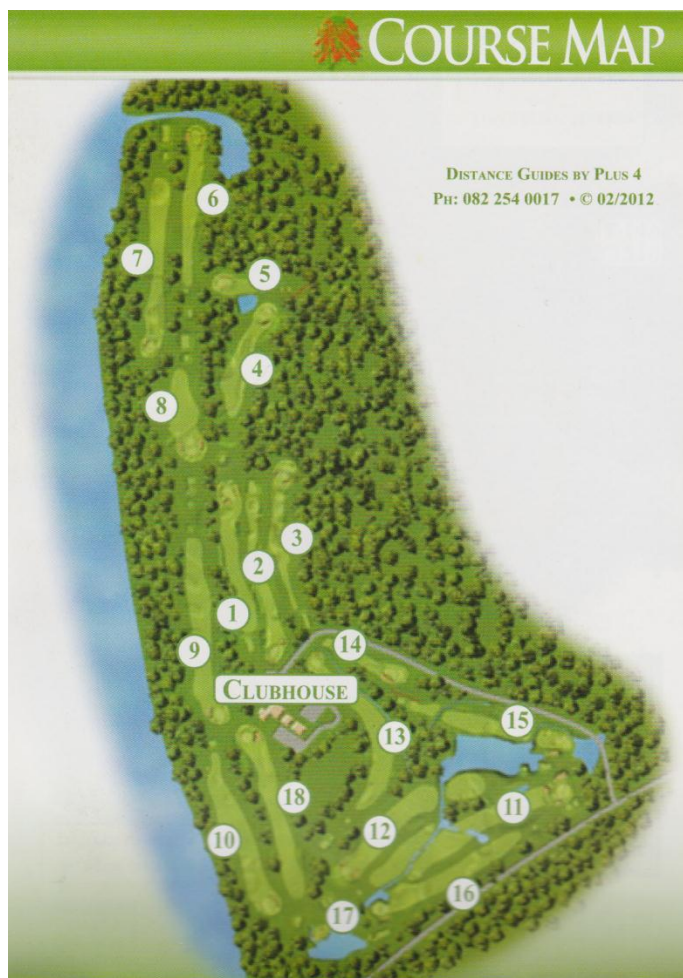

PORT SHEPSTONE COUNTRY CLUB

Nature's Own Golf Course

Playing Port Shepstone Country Club Course

Hours of operation:

Every day of the week / 07:00 and 17:00

R102 Port Shepstone
PO Box 249, Umtentweni, 4235

GPS Coordinates:

Latitude (decimal): -30.7311569626 / Longitude (decimal): 30.4566550255

T: +27 (0) 39-695-0141 / F: +27 (0) 39-695-0142

E: info@pscc.co.za